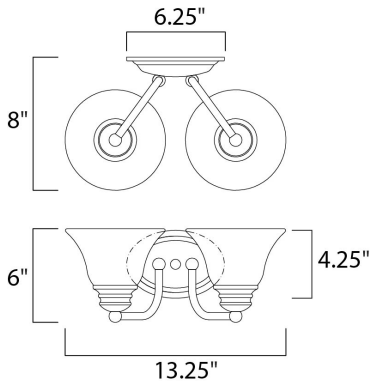

**MEASUREMENTS**

DIMENSION : 13.25" W x 6" H x 8" Ext  
 BACK PLATE : 6.25" W x 4.25" H x 2.21" HCO  
 HANGING WEIGHT : 2.4 lb

**LAMPING**

INPUT VOLTAGE : 120V  
 BULB : 2 x 60W Incandescent E26 Medium , 120W Total  
 BULB INCLUDED : (Not Included)  
 DIMMABLE : Yes  
 LIGHTING\_DIRECTION : Up/Down